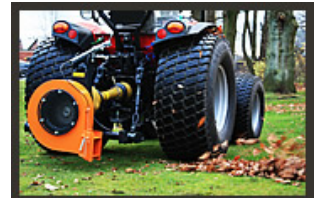

STOCKER-CREW PRESENTS

CREW-NEWS

THIS WEEK!

VOTEX

New from Stoker-Crew; Votex Leaf Blowers, Leaf Vacuum Units and Collection Containers/Trailers.

Embarking on a new partnership, Stoker-Crew have begun to distribute the world-renowned, high quality PTO, motor and hydraulically driven leaf blowers, vacuum units and vacuum collection containers/trailers from Votex.

Votex is a chief supplier of grounds care and maintenance equipment to suit conventional agricultural tractors, trucks, utes, as well as specialist applications such as use in conjunction with a reach mower, or flail mower, for clearing the mowing path.

The leaf blower range begins with the B10 P - Professional light weight push blower, perfectly suited to walk-behind leaf-clearing applications on pathways and smaller lawn/grounds care applications.

At the top of the leaf blower range, we find the 860 GOLF, a blower especially designed for front mounting to compact tractors, tool carriers and front mowers. The 860 GOLF offers optimal view for the job.

For more information and brochures on these leaf blower units and collecting containers, feel free to browse the [VOTEX LEAF BLOWERS SECTION](#) of our website.

IDIOT OF THE WEEK

THE COMPANY

Stocker-Crew distributes all manner of machinery for Vegetation and Grass Maintenance, Tool Carrier Tractors, Front PTO & 3 Point Lifters for Agricultural Tractors, Switching cooling fans and other accessories / implements.