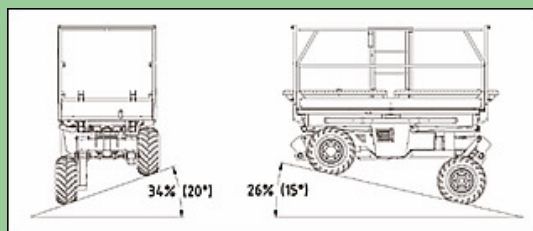

Visit www.stockercrew.com.au or call us for further information.

IDIOT of the WEEK!