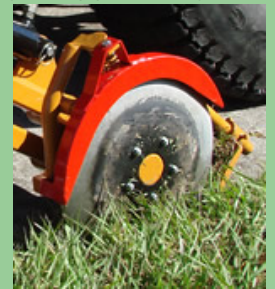

THIS WEEK!

The new Gyrat Ezi-Edger

Wow, did you know that you could do your path or road edges with your tractor? To view the Gyrat Ezi-Edger in action, check out some **video** on our YouTube channel here:

[Gyrat Ezi-Edger on the Stocker-Crew's YouTube channel!](#)

The Ezi-Edger is capable of double edging pathways simultaneously. Its Independent hydraulic control for each edger assembly gives the operator the flexibility for single or double edging at any point along the path way. Curved and winding pathway and kerbing is easily trimmed with this versatile equipment. The compact, robust mid mounted design ensures a positive response in following the pathway or kerb.

Ground speeds of up to 8km per hour can be achieved under ideal working conditions. The economic benefits of this edging system are such that you should consider the way you currently do your edging.

Stocker-Crew's entire range of products can be viewed at www.stockercrew.com.au. If you require further information please do not hesitate to contact us.